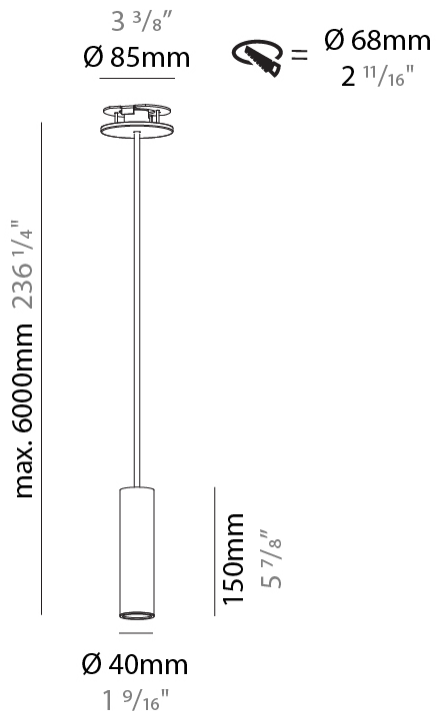

PHYSICAL

Shape: Cylinder
Diameter (mm): 40
Diameter (in): 1 9/16
Height (mm): 150
Height (in): 5 7/8
Max. Overall Height (mm): 2150
Max. Overall Height (in): 84 5/8
Min. Recessing Depth (mm): 75
Min. Recessing Depth (in): 2 15/16
Light Distribution: Downlight
Weight (kg): 0.389
Weight (lbs): 0.856
Diffuser: Shine Ring 0-6
Fixture Finish: SSR / BKV / CWI / CRY / HAB / UFT / ITA / RUA / FTG / MYG / LOD / PUS / FRO / FUP / KIA / POP / BLS / SPG / MEY / GOH / GUM / CHC / COM / ABZ / JAG / OBR / MOS / ROR
Fixture Material: Aluminum
Cable Details: 2000mm / 6000mm Cable in White / Black / Orange / Red
Cut-out Measurements: 68mm / 2 11/16"

ELECTRICAL

Lamp Type: LED (Zhaga Standard)
Input Wattage (W): 10.9
Total Output Wattage (W): 9
Dimming: Non-Dimmable
Driver Included: Yes
Driver Location: External
Driver Type: Constant Current
Driver Class: Class 2
Input Voltage (V): 120
Constant Current (MA): 500
Upon Request: Remote: 0-10Vdc dimming / Phase dimming 120Vac

LED

Number of LEDs: 1
Color Temperature (°K): 2700 / 3000 / 4000
Max. Delivered Lumen (lm): 842
CRI: >90 CRI
Lamp Life (hrs): 50000
Upon Request: ***3500K available in minimum quantities (larger quantities upon request)

OPTICAL

Reflector: 40 / 50

RATINGS AND CERTIFICATIONS

Certified By: Certified for North American Standards
Ratings: IP20
© 2024, T 1800-388-3382, F 416-247-9319, www.zaneen.com